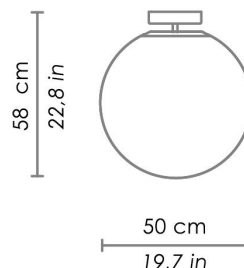

SFERIS

CEILING

Ceiling lamps with diffuser in mouth-blown, satin-finish opal triplex glass; chromed, brushed brass finish or matt white or black painted metal frame. The product is suitable for indoor use only.

CODE	COLOR	
ZA-LL4210	Chrome	
ZA-LL4210B	White	
ZA-LL4210N	Black	
ZA-LL4210OS	Brushed brass	

DIMENSIONS AND HOLES

Dimensions	Ø 50 cm / Ø 19,7 in

ILLUMINOTECHNICAL SPECIFICATIONS

Source	E26
Type	Bulb E26
Total Watt	1 x 100W max

ILLUMINOTECHNICAL SPECIFICATIONS

Driver	N/A
Voltage	120 V
Frequency	50/60 Hz